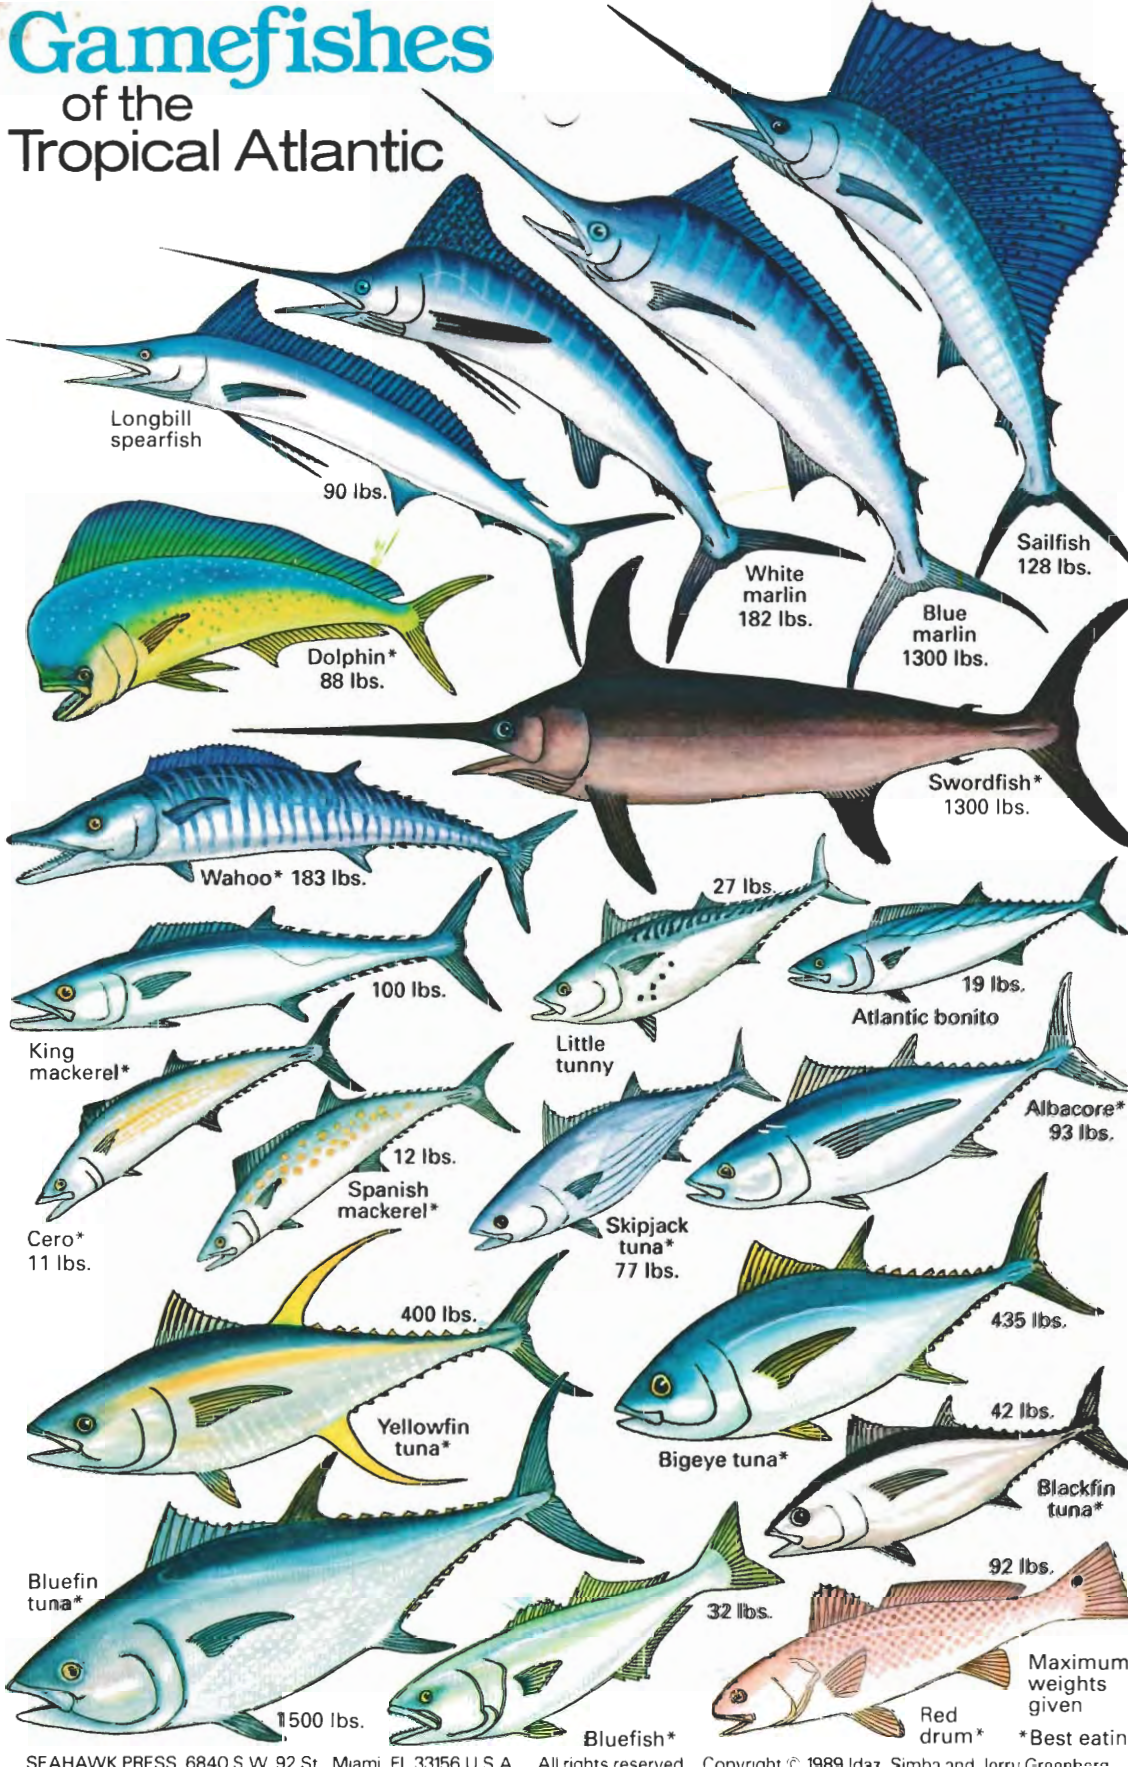

## of the Tropical Atlantic

Longbill  
spearfish

90 lbs.

Dolphin\*  
88 lbs.

White marlin  
182 lbs.

Blue marlin  
1300 lbs.

Sailfish  
128 lbs.

Swordfish\*  
1300 lbs.

Wahoo\* 183 lbs.

27 lbs.

19 lbs.

Atlantic bonito

King  
mackerel\*

100 lbs.

Little  
tunny

Albacore\*  
93 lbs.

Cero\*  
11 lbs.

Spanish  
mackerel\*

12 lbs.

Skipjack  
tuna\*  
77 lbs.

435 lbs.

Bluefin  
tuna\*

Yellowfin  
tuna\*

400 lbs.

# Gamefishes

of the Tropical Atlantic

\*Best eating

Maximum weights given